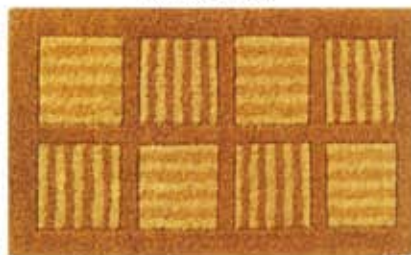

## Coir Fibre Inlaid Mats

Coir Mats possess great absorbency, excellent scraping properties and come in an almost bewildering array of stock sizes, colors, designs, qualities. Coir products can be used in almost all domestic situations. As mats, indoors or outdoors, the later preferably in areas not directly open to the weather, suitable for all price ranges from budget to luxury.

### Coir Fibre Inlaid Mat Designs

CP-CFI-1

CP-CFI-2

CP-CFI-3

CP-CFI-4

CP-CFI-5

CP-CFI-6

CP-CFI-7

## Coir Fibre Printed Mats

Coir Mats possess great absorbency, excellent scraping properties and come in an almost bewildering array of stock sizes, colors, designs, qualities. Coir products can be used in almost all domestic situations. As mats, indoors or outdoors, the later preferably in areas not directly open to the weather, suitable for all price ranges from budget to luxury.