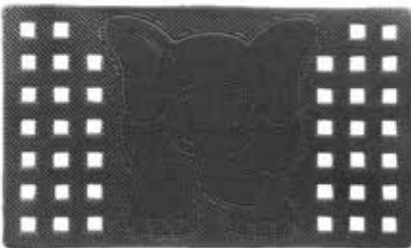

CP-RS-1

CP-RS-2

CP-RS-3

CP-RS-4

Rubber Mats

Pin Mats have hundreds of flexible studs / bristles which act as a buoyant cushion and scrapes off the dirt on the shoe bottom and deposit them on the mat base.

Rubber Pin Mats Designs

CP-RP-1

CP-RP-2

CP-RP-3

CP-RP-4

CP-RP-5

CP-RP-6

CP-RP-7

CP-RP-8

CP-RP-9

CP-RP-10

CP-RP-11

CP-RP-12

CP-RP-13

Rubber Mats

Iron Mats (Rubber) are 100% Rubber mats, moulded to look like traditional cast iron mats. Available in intricate, ornamental and architectural patterns in different sizes, shapes and thickness. These mats are suitable for use outdoor and indoor.