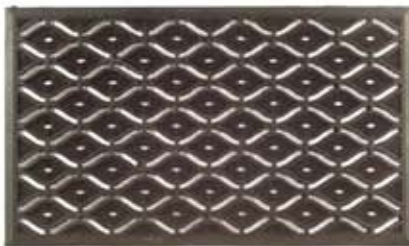

CP-RP-9

CP-RP-10

CP-RP-11

CP-RP-12

CP-RP-13

Rubber Mats

Iron Mats (Rubber) are 100% Rubber mats, moulded to look like traditional cast iron mats. Available in intricate, ornamental and architectural patterns in different sizes, shapes and thickness. These mats are suitable for use outdoor and indoor.

Rubber Iron Mats Designs

CP-RI-1

CP-RI-2

CP-RI-3

CP-RI-4

CP-RI-5

CP-RI-6

CP-RI-7

CP-RI-8

CP-RI-9

CP-RI-10

CP-RI-11

CP-RI-12

CP-RI-13

Rubber Mats

Iron Mats (Rubber) are 100% Rubber mats, moulded to look like traditional cast iron mats. Available in intricate, ornamental and architectural patterns in different sizes, shapes and thickness. These mats are suitable for use outdoor and indoor.