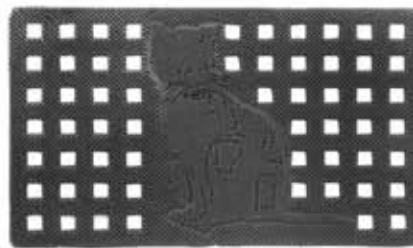

Coir-Wire Brush Mats

Sturdy Coir Fibre twisted on stainless wire, these mats give excellent heavy duty brushing quality and elegant appearance.

CP-CWB-1

CP-CWB-2

CP-CWB-3

CP-CWB-4

Coir Corridor Mats (Hollander Mats)

CP-RS-1

CP-RS-2

CP-RS-3

CP-RS-4

Rubber Mats

Pin Mats have hundreds of flexible studs / bristles which act as a buoyant cushion and scrapes off the dirt on the shoe bottom and deposit them on the mat base.

Rubber Pin Mats Designs

CP-RP-1

CP-RP-2

CP-RP-3

CP-RP-4

CP-RP-5

CP-RP-6

CP-RP-7

CP-RP-8

CP-RP-9

CP-RP-10

CP-RP-11

CP-RP-12

CP-RP-13

Rubber Mats

Iron Mats (Rubber) are 100% Rubber mats, moulded to look like traditional cast iron mats. Available in intricate, ornamental and architectural patterns in different sizes, shapes and thickness. These mats are suitable for use outdoor and indoor.