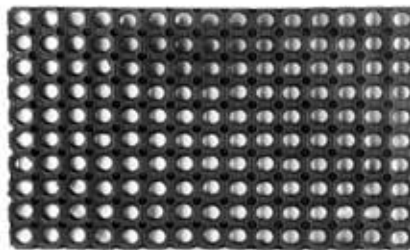

Coir-Wire Brush Mats

Sturdy Coir Fibre twisted on stainless wire, these mats give excellent heavy duty brushing quality and elegant appearance.

CP-CWB-1

CP-CWB-2

CP-CWB-3

CP-CWB-4

Coir Corridor Mats (Hollander Mats)

These brush-less mats are made on specially designed frames to produce beautiful geometrical designs.

CP-CM-1

CP-CM-2

CP-CM-3

Coir Rope Mats

Coir Rope Mats are made out of thick and strong coir ropes and can be made in rectangular or oval shapes (popularly known as Lovers' Knot) in natural or solid colours or in different colour combinations. They are very durable and sturdy mats.

CP-RM-1

CP-RM-2

Rubber Mats

Rubber Mats are 100% natural, highly durable, heavy duty and elegant. Hollow Mats are multi purpose heavy duty mats which can be used both indoors and outdoors as entrance mats, bath mats, laundry mats, snow mats, scraper mats, garden mats under all weather conditions. They are of modular designs and can be joined together to cover large floor area using connectors.

Rubber Ring/ Hollow Mats Designs

CP-RR-1

CP-RR-2

CP-RR-3

CP-RR-4

Rubber Step Mats Designs

Step Mats are designed to fit the standard steps in homes, commercial buildings and factories. They have adhesive strips at the bottom to make them slip-resistant.