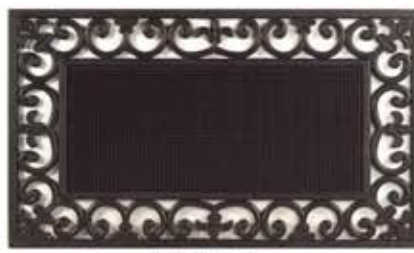

Rubber Mats

Iron Mats (Rubber) are 100% Rubber mats, moulded to look like traditional cast iron mats. Available in intricate, ornamental and architectural patterns in different sizes, shapes and thickness. These mats are suitable for use outdoor and indoor.

Rubber Iron Mats Designs

CP-RI-2