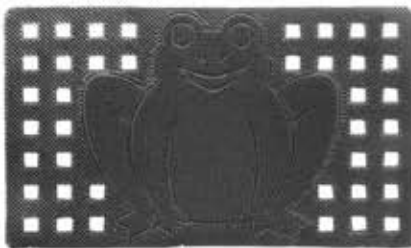

Rubber Mats

Pin Mats have hundreds of flexible studs / bristles which act as a buoyant cushion and scrapes off the dirt on the shoe bottom and deposit them on the mat base.

Rubber Pin Mats Designs

CP-RP-3