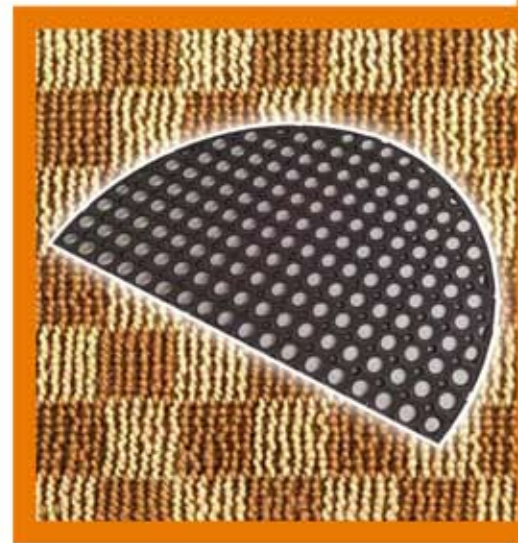

Coir-Wire Brush Mats

Sturdy Coir Fibre twisted on stainless wire, these mats give excellent heavy duty brushing quality and elegant appearance.

CP-CWB-1

CP-CWB-2

CP-CWB-3

CP-CWB-4

Coir Corridor Mats (Hollander Mats)

These brush-less mats are made on specially designed frames to produce beautiful geometrical designs.

CP-CM-1

CP-CM-2

CP-CM-3

Coir Rope Mats

Coir Rope Mats are made out of thick and strong coir ropes and can be made in rectangular or oval shapes (popularly known as Lovers' Knot) in natural or solid colours or in different colour combinations. They are very durable and sturdy mats.

CP-RM-1

CP-RM-2

Rubber Mats

Rubber Mats are 100% natural, highly durable, heavy duty and elegant. Hollow Mats are multi purpose heavy duty mats which can be used both indoors and outdoors as entrance mats, bath mats, laundry mats, snow mats, scraper mats, garden mats under all weather conditions. They are of modular designs and can be joined together to cover large floor area using connectors.

Rubber Ring/ Hollow Mats Designs

CP-RR-1

CP-RR-2

CP-RR-3

CP-RR-4

Rubber Step Mats Designs

Step Mats are designed to fit the standard steps in homes, commercial buildings and factories. They have adhesive strips at the bottom to make them slip-resistant.