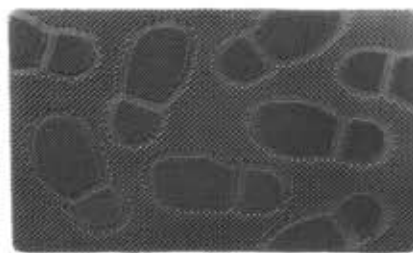

Rubber Mats

Pin Mats have hundreds of flexible studs / bristles which act as a buoyant cushion and scrapes off the dirt on the shoe bottom and deposit them on the mat base.

Rubber Pin Mats Designs

CP-RP-2