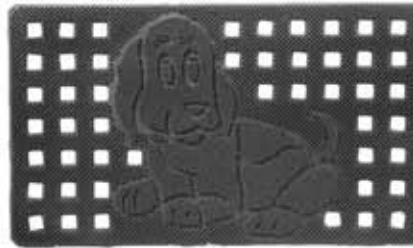

Rubber Mats

Pin Mats have hundreds of flexible studs / bristles which act as a buoyant cushion and scrapes off the dirt on the shoe bottom and deposit them on the mat base.

Rubber Pin Mats Designs

CP-RP-4