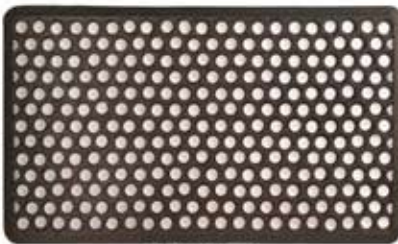

Rubber Mats

Rubber Mats are 100% natural, highly durable, heavy duty and elegant. Hollow Mats are multi purpose heavy duty mats which can be used both indoors and outdoors as entrance mats, bath mats, laundry mats, snow mats, scraper mats, garden mats under all weather conditions. They are of modular designs and can be joined together to cover large floor area using connectors.

Rubber Ring/ Hollow Mats Designs

CP-RR-3

Rubber Step Mats Designs

Step Mats are designed to fit the standard steps in homes, commercial buildings and factories. They have adhesive strips at the bottom to make them slip-resistant.