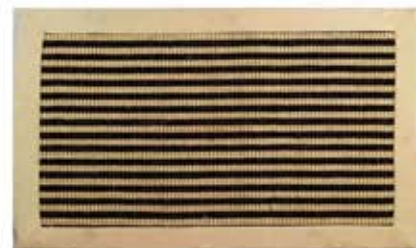

CP-RI-21

CP-RI-22

CP-RI-23

CP-RI-24

CP-RI-25

CP-RI-26

Jute Rugs

100% natural woven Jute Rugs are among the finest and softest of natural floor coverings. Jute, known for its natural color and appearance, can be dyed and woven to a wide range of vibrant rugs or bleached to produce shades of pale cream to pale white. Jute Rugs are very elegant and durable and add a touch of class to any room. They can be made non-skid with latex backing and can be made in different sizes and with 100% cotton binding or fringed ends or tucked ends.

Jute Rugs Designs

CP-JR-1

CP-JR-2

CP-JR-3

CP-JR-4

CP-JR-5

CP-JR-6

CP-JR-7

CP-JR-8

CP-JR-9

CP-JR-10

CP-JR-11

CP-JR-12

CP-JR-13

Coir Geotextiles

100% eco-friendly and bio-degradable. Ideal for soil erosion control, soil stabilisation and to promote quick vegetation. Available in different weights, mesh sizes and strength for different soil bio-engineering applications.